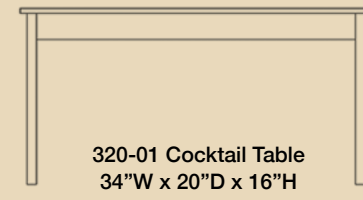

320-44 Activity Table
30"W x 30"D x 30"H

320-04 End Table
22"W x 27"D x 23"H

320-67 Desk Without Drawer
48"W x 26"D x 30"H

320-58 Desk Without Drawer
42"W x 24"D x 30"H

Metal Booties

320-01 Cocktail Table
34"W x 20"D x 16"H