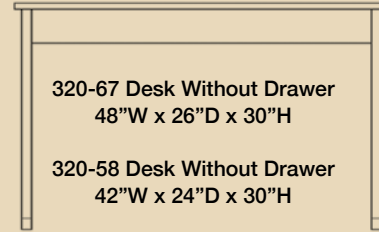

320-32 Full Headboard 56"W x 1 1/2"D x 36"H
320-320 Full Headboard 56"W x 1 1/2"D x 48"H

320-46 Nightstand
24"W x 16"D x 24"H
Left or Right

320-42 Nightstand
24"W x 16"D x 28"H

320-43 Nightstand
24"W x 16"D x 24"H

320-47, Nightstand
24"W x 16"D x 24"H

320-39 Nightstand
30"W x 16"D x 28"H
Metal Booties

320-45 Nightstand
24"W x 16"D x 28"H

320-12 Three Drawer Chest
36"W x 22"D x 30"H

320-14 Three Drawer MicroFridge Chest
52"W x 22"D x 43"H
320-10A Three Drawer MicroFridge Chest
50"W x 22"D x 39"H

320-44 Activity Table
30"W x 30"D x 30"H

320-04 End Table
22"W x 27"D x 23"H

320-67 Desk Without Drawer
48"W x 26"D x 30"H

320-58 Desk Without Drawer
42"W x 24"D x 30"H

Metal Booties

320-01 Cocktail Table
34"W x 20"D x 16"H